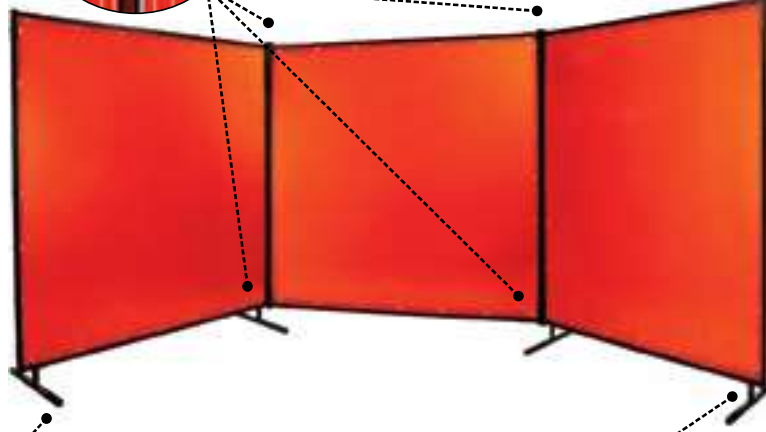

- The unique modular design allows the addition, removal, replacement, and rearrangement of panels to adapt to new requirements in just minutes. Use individual panels or join together to form multi-panel enclosures or in-line dividers
- Sturdy 18-gauge steel, black rust-resistant enamel-finish, square tube frame
- Quick-Snap™ or Easy-Slide™ slip-fit construction allows quick and easy assembly without tools
- Any screen can be used horizontally or vertically
- 24" sturdy platform legs can be turned 90 degrees to prevent interference with adjoining screens
- Optional casters allow quick and safe mobility. Single caster leg and locking caster wheels are available

**Protect-O-Screen® Classic** constructed with 3/4" square tube crossbars and 7/8" corners and legs with Easy-slide™ connection

**Protect-O-Screen® HD** constructed with heavy duty 1" square tube crossbars and rugged 1-1/8" corners and legs with Quick-Snap™ connection (see illustration)

Create any multi-panel configuration using 2-, 3-, or 4-way Connect-O-Screen™ panel connectors

**Square tube corners** provide extra strength and rigidity at high stress points

**Platform legs 24" long**, can be rotated 90 degrees to prevent interference