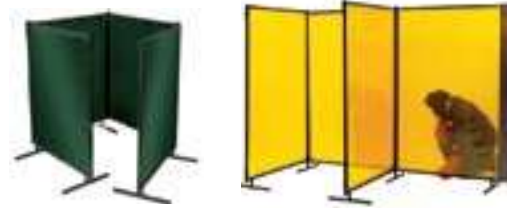

WELDING SCREENS

PROTECT-O-SCREEN® ACCESSORIES

Steiner's unique Connect-O-Screen™ connection system joins single panel Protect-O-Screens® together using either 2-, 3-, or 4-panel connectors to form multi-sided enclosures, in-line dividers, or safely enclose on four sides. Connect-O-Screen™ connectors are easily inserted into the frame top and bottom corners of adjoining frames. Made of corrosion resistant black oxide steel